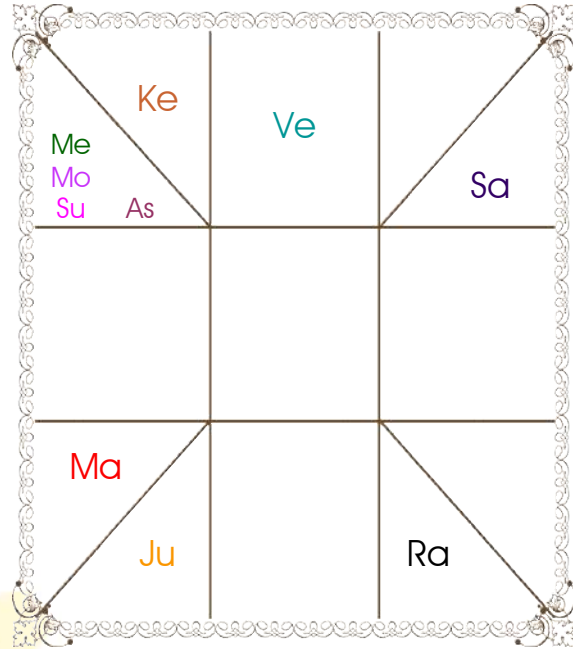

Planetary Degree and Vimshottari Dasa

Vimshottari	Degree	Sign	Pln	Sign	Degree	Vimshottari
Venus 13Y 8M 27D	21:23:23	Can	Asc	Can	13:36:55	Mars 0Y 6M 26D
<u>Moon</u>	26:16:27	Can	Sun	Gem	05:01:59	<u>Jupiter</u>
10/05/2010	17:30:20	Ari	Mon	Gem	05:34:32	16/01/2012
10/05/2020	26:12:12	Ari	Mar	Leo	04:23:34	16/01/2028
Moon 11/03/2011	23:36:00	Leo	Mer	Gem	29:34:28	Jupiter 05/03/2014
Mars 10/10/2011	05:07:53	Can	Jup	Vir	11:31:23	Saturn 15/09/2016
Rahu 10/04/2013	05:08:52	Can	Ven	Ari	19:34:28	Mercu 22/12/2018
Jupiter 10/08/2014	26:16:31	Sag R	Sat R	Aqu	06:28:38	Ketu 28/11/2019
Saturn 10/03/2016	13:29:45	Cap R	Rah R	Scor	18:25:46	Venus 29/07/2022
Mercu 09/08/2017	13:29:45	Can R	Ket R	Tau	18:25:46	Sun 17/05/2023
Ketu 10/03/2018	12:18:08	Sag R	Ura R	Sag	27:18:40	Moon 15/09/2024
Venus 09/11/2019	18:30:43	Sag R	Nep R	Sag	26:34:21	Mars 22/08/2025
Sun 10/05/2020	21:19:50	Lib	Plu R	Lib	29:26:43	Rahu 16/01/2028

23:43:48 Lahiri Ayanamsa 23:46:13

RATNA JYOTI®

Bahula (Near Netaji Statue), Durgapur, West Burdwan, W.B., India, Zip-713322

Phone: +91-341-2668022, Mobile: +91-9732150484, Whatsapp: +91-9732150484

E-Mail: astrology@ratnajyoti.com, Website: <https://www.ratnajyoti.com/>

Moon Chart

Moon Chart

Navamsa Chart

Navamsa Chart

RATNA JYOTI[®]

Bahula (Near Netaji Statue), Durgapur, West Burdwan, W.B., India, Zip-713322

Phone: +91-341-2668022, Mobile: +91-9732150484, Whatsapp: +91-9732150484