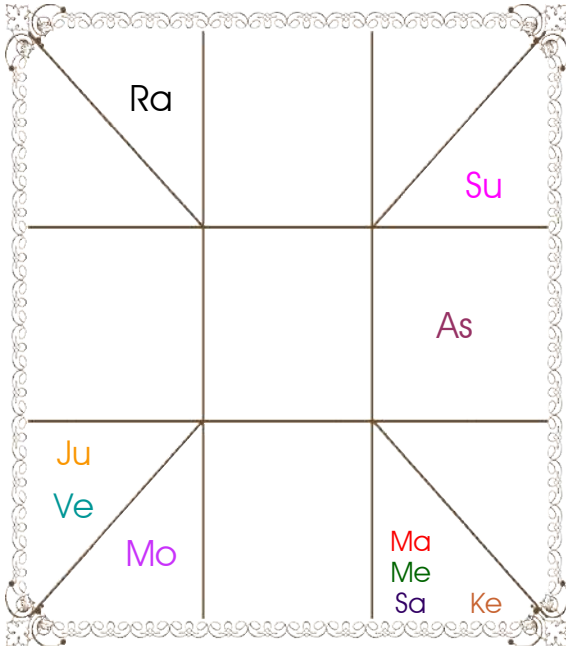

Planetary Degree and Vimshottari Dasa

Vimshottari	Degree	Sign	Pln	Sign	Degree	Vimshottari
Venus 13Y 8M 27D	21:23:23	Can	Asc	Can	13:36:55	Mars 0Y 6M 26D
<u>Moon</u>	26:16:27	Can	Sun	Gem	05:01:59	<u>Jupiter</u>
10/05/2010	17:30:20	Ari	Mon	Gem	05:34:32	16/01/2012
10/05/2020	26:12:12	Ari	Mar	Leo	04:23:34	16/01/2028
Moon 11/03/2011	23:36:00	Leo	Mer	Gem	29:34:28	Jupiter 05/03/2014
Mars 10/10/2011	05:07:53	Can	Jup	Vir	11:31:23	Saturn 15/09/2016
Rahu 10/04/2013	05:08:52	Can	Ven	Ari	19:34:28	Mercu 22/12/2018
Jupiter 10/08/2014	26:16:31	Sag R	Sat R	Aqu	06:28:38	Ketu 28/11/2019
Saturn 10/03/2016	13:29:45	Cap R	Rah R	Scor	18:25:46	Venus 29/07/2022
Mercu 09/08/2017	13:29:45	Can R	Ket R	Tau	18:25:46	Sun 17/05/2023
Ketu 10/03/2018	12:18:08	Sag R	Ura R	Sag	27:18:40	Moon 15/09/2024
Venus 09/11/2019	18:30:43	Sag R	Nep R	Sag	26:34:21	Mars 22/08/2025
Sun 10/05/2020	21:19:50	Lib	Plu R	Lib	29:26:43	Rahu 16/01/2028

23:43:48 Lahiri Ayanamsa 23:46:13

RATNA JYOTI®

Bahula (Near Netaji Statue), Durgapur, West Burdwan, W.B., India, Zip-713322

Phone: +91-341-2668022, Mobile: +91-9732150484, Whatsapp: +91-9732150484

E-Mail: astrology@ratnajyoti.com, Website: <https://www.ratnajyoti.com/>

Moon Chart

Moon Chart

Navamsa Chart

Navamsa Chart

RATNA JYOTI[®]

Bahula (Near Netaji Statue), Durgapur, West Burdwan, W.B., India, Zip-713322

Phone: +91-341-2668022, Mobile: +91-9732150484, Whatsapp: +91-9732150484