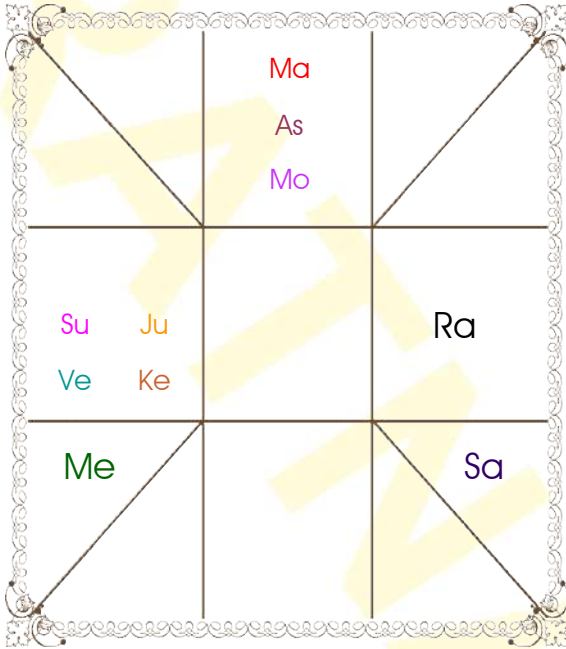

Planetary Degree and Vimshottari Dasa

Vimshottari	Degree	Sign	Pln	Sign	Degree	Vimshottari
Venus 13Y 8M 27D	21:23:23	Can	Asc	Can	13:36:55	Mars 0Y 6M 26D
<u>Moon</u>	26:16:27	Can	Sun	Gem	05:01:59	<u>Jupiter</u>
10/05/2010	17:30:20	Ari	Mon	Gem	05:34:32	16/01/2012
10/05/2020	26:12:12	Ari	Mar	Leo	04:23:34	16/01/2028
Moon 11/03/2011	23:36:00	Leo	Mer	Gem	29:34:28	Jupiter 05/03/2014
Mars 10/10/2011	05:07:53	Can	Jup	Vir	11:31:23	Saturn 15/09/2016
Rahu 10/04/2013	05:08:52	Can	Ven	Ari	19:34:28	Mercu 22/12/2018
Jupiter 10/08/2014	26:16:31	Sag R	Sat R	Aqu	06:28:38	Ketu 28/11/2019
Saturn 10/03/2016	13:29:45	Cap R	Rah R	Scor	18:25:46	Venus 29/07/2022
Mercu 09/08/2017	13:29:45	Can R	Ket R	Tau	18:25:46	Sun 17/05/2023
Ketu 10/03/2018	12:18:08	Sag R	Ura R	Sag	27:18:40	Moon 15/09/2024
Venus 09/11/2019	18:30:43	Sag R	Nep R	Sag	26:34:21	Mars 22/08/2025
Sun 10/05/2020	21:19:50	Lib	Plu R	Lib	29:26:43	Rahu 16/01/2028

23:43:48 Lahiri Ayanamsa 23:46:13

RATNA JYOTI®

Bahula (Near Netaji Statue), Durgapur, West Burdwan, W.B., India, Zip-713322

Phone: +91-341-2668022, Mobile: +91-9732150484, Whatsapp: +91-9732150484

E-Mail: astrology@ratnajyoti.com, Website: <https://www.ratnajyoti.com/>

Moon Chart

Moon Chart

Navamsa Chart

Navamsa Chart

RATNA JYOTI[®]

Bahula (Near Netaji Statue), Durgapur, West Burdwan, W.B., India, Zip-713322

Phone: +91-341-2668022, Mobile: +91-9732150484, Whatsapp: +91-9732150484