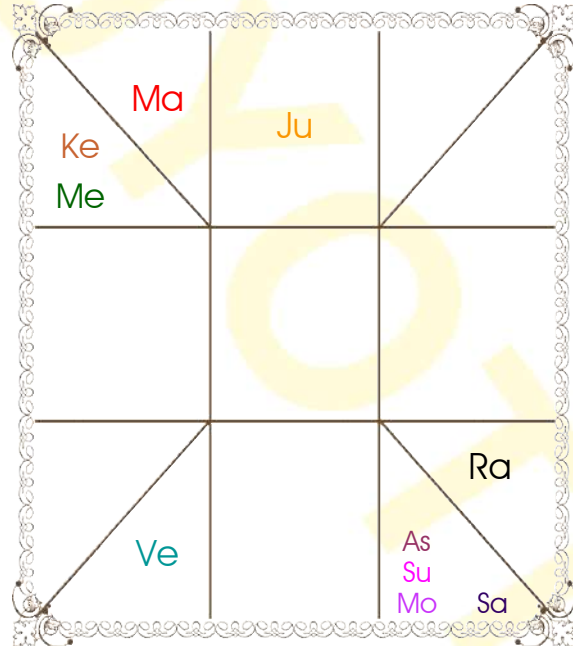

Planetary Degree and Vimshottari Dasa

Vimshottari	Degree	Sign	Pln	Sign	Degree	Vimshottari
Venus 13Y 8M 27D	21:23:23	Can	Asc	Can	13:36:55	Mars 0Y 6M 26D
<u>Moon</u>	26:16:27	Can	Sun	Gem	05:01:59	<u>Jupiter</u>
10/05/2010	17:30:20	Ari	Mon	Gem	05:34:32	16/01/2012
10/05/2020	26:12:12	Ari	Mar	Leo	04:23:34	16/01/2028
Moon 11/03/2011	23:36:00	Leo	Mer	Gem	29:34:28	Jupiter 05/03/2014
Mars 10/10/2011	05:07:53	Can	Jup	Vir	11:31:23	Saturn 15/09/2016
Rahu 10/04/2013	05:08:52	Can	Ven	Ari	19:34:28	Mercu 22/12/2018
Jupiter 10/08/2014	26:16:31	Sag R	Sat R	Aqu	06:28:38	Ketu 28/11/2019
Saturn 10/03/2016	13:29:45	Cap R	Rah R	Scor	18:25:46	Venus 29/07/2022
Mercu 09/08/2017	13:29:45	Can R	Ket R	Tau	18:25:46	Sun 17/05/2023
Ketu 10/03/2018	12:18:08	Sag R	Ura R	Sag	27:18:40	Moon 15/09/2024
Venus 09/11/2019	18:30:43	Sag R	Nep R	Sag	26:34:21	Mars 22/08/2025
Sun 10/05/2020	21:19:50	Lib	Plu R	Lib	29:26:43	Rahu 16/01/2028

Moon Chart

Moon Chart

Navamsa Chart

Navamsa Chart

RATNA JYOTI[®]

Bahula (Near Netaji Statue), Durgapur, West Burdwan, W.B., India, Zip-713322

Phone: +91-341-2668022, Mobile: +91-9732150484, Whatsapp: +91-9732150484

E-Mail: astrology@ratnajyoti.com, Website: <https://www.ratnajyoti.com/>

Ashtakoot Guna Chart

Koot	Male	Female	Max	Mark	Dosha	Area
Varan	Kshatriya	Shoodra	1	1.00	--	Deeds
Vashya	Chatushpad	Manav	2	1.00	--	Nature
Tara	Vadha	Kshem	3	1.50	--	Destiny
Yoni	Gaja	Sarp	4	2.00	--	Sex Life
Maitri	Mars	Mercury	5	0.50	--	Relationship
Gana	Manushya	Deva	6	5.00	--	Sociality
Bhakut	Aries	Gemini	7	7.00	--	Life Style
Nadi	Madhya	Madhya	8	0.00	Yes	Kids/Health
Total:			36	18.00		

Nadi Dosh is not severe since Demo belongs to Mrgsra Nakshatra.

Sample belongs to Mrig varga and Demo belongs to Marjar varga. Relationship between these two is Friendly.

Ashtakoot matching suggests that match between Sample and Demo is Average.