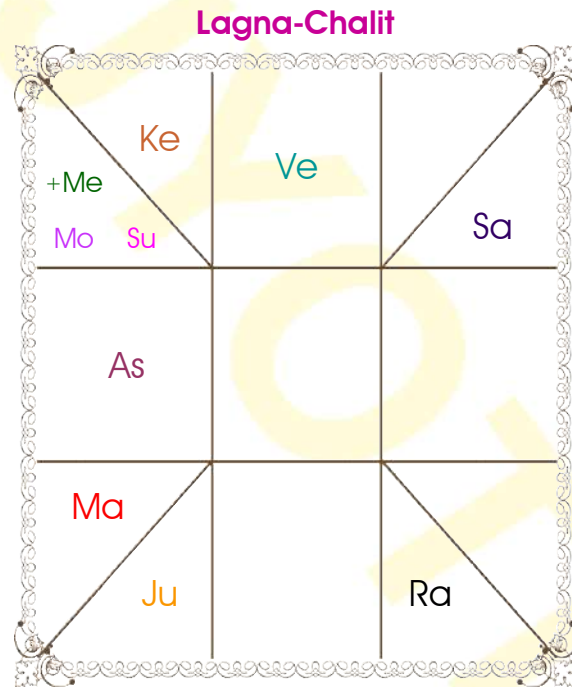

Planetary Degree and Vimshottari Dasa

Vimshottari	Degree	Sign	Pln	Sign	Degree	Vimshottari
Venus 13Y 8M 27D	21:23:23	Can	Asc	Can	13:36:55	Mars 0Y 6M 26D
<u>Moon</u>	26:16:27	Can	Sun	Gem	05:01:59	<u>Jupiter</u>
10/05/2010	17:30:20	Ari	Mon	Gem	05:34:32	16/01/2012
10/05/2020	26:12:12	Ari	Mar	Leo	04:23:34	16/01/2028
Moon 11/03/2011	23:36:00	Leo	Mer	Gem	29:34:28	Jupiter 05/03/2014
Mars 10/10/2011	05:07:53	Can	Jup	Vir	11:31:23	Saturn 15/09/2016
Rahu 10/04/2013	05:08:52	Can	Ven	Ari	19:34:28	Mercu 22/12/2018
Jupiter 10/08/2014	26:16:31	Sag R	Sat R	Aqu	06:28:38	Ketu 28/11/2019
Saturn 10/03/2016	13:29:45	Cap R	Rah R	Scor	18:25:46	Venus 29/07/2022
Mercu 09/08/2017	13:29:45	Can R	Ket R	Tau	18:25:46	Sun 17/05/2023
Ketu 10/03/2018	12:18:08	Sag R	Ura R	Sag	27:18:40	Moon 15/09/2024
Venus 09/11/2019	18:30:43	Sag R	Nep R	Sag	26:34:21	Mars 22/08/2025
Sun 10/05/2020	21:19:50	Lib	Plu R	Lib	29:26:43	Rahu 16/01/2028

23:43:48 Lahiri Ayanamsa 23:46:13

RATNA JYOTI®

Bahula (Near Netaji Statue), Durgapur, West Burdwan, W.B., India, Zip-713322

Phone: +91-341-2668022, Mobile: +91-9732150484, Whatsapp: +91-9732150484

E-Mail: astrology@ratnajyoti.com, Website: <https://www.ratnajyoti.com/>